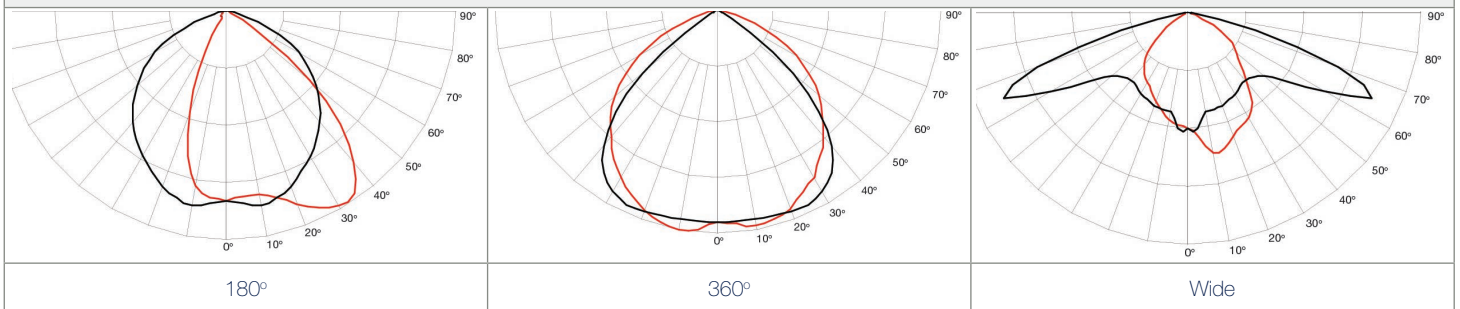

Beam Distribution

When ordering please refer our website www.dialight.com to view the current versions of all relevant product documentation, including the most up to date product data sheets. For the avoidance of doubt, in the event of any discrepancy between the contents of this document and information provided on our website, the information provided on our website shall prevail.