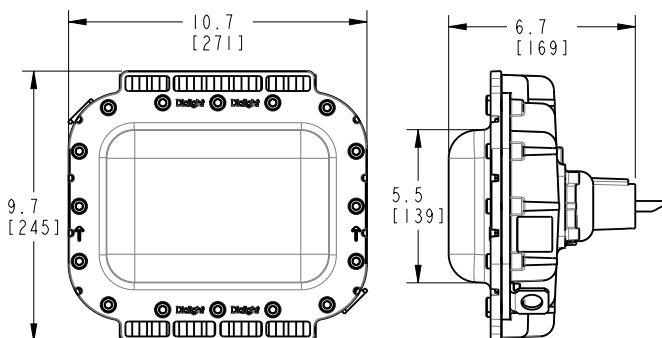

### Polycarbonate Lens

Dimensions in inches [mm]