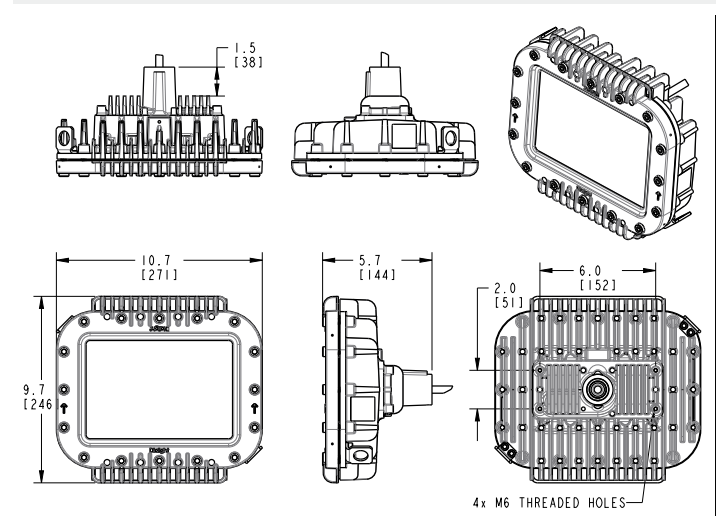

Glass Lens - Option 7

When ordering please refer our website www.dialight.com to view the current versions of all relevant product documentation, including the most up to date product data sheets. For the avoidance of doubt, in the event of any discrepancy between the contents of this document and information provided on our website, the information provided on our website shall prevail.