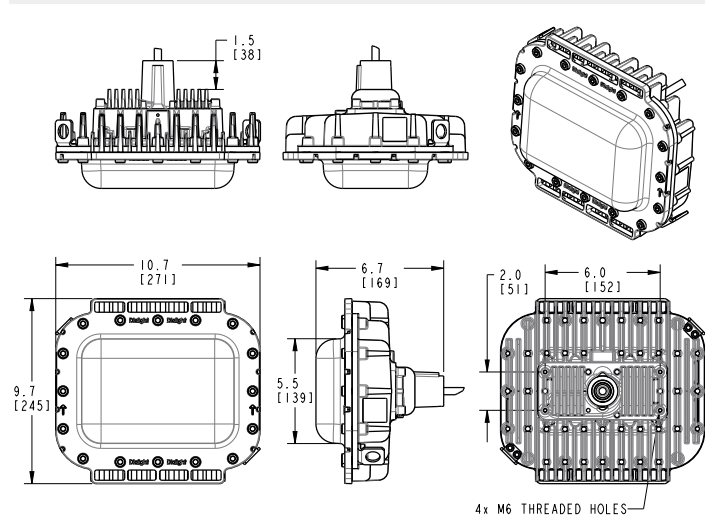

Vigilant® LED Area Light

Lumen Tables & Dimensional Drawings

100-277 VAC, 120-250 VDC										
Lumen Letter	Output Family	Beam Distribution Character	Beam Distribution	Lens Character	Lens Material	Wattage	Lumens 5000 CCT	Lumens 4000 CCT	Lumens 2700 CCT	
9	9,000	B	360°	7	1/4" AR Glass	66	9000	8800	8200	
				5	Polycarbonate		8300	8100	7600	
		A	180°	7	1/4" AR Glass		8800	8600	8000	
				5	Polycarbonate		8100	7900	7400	
7	7,300	B	360°	7	1/4" AR Glass	52	7300	7100	6700	
				5	Polycarbonate		6700	6500	6100	
		A	180°	7	1/4" AR Glass		7100	6900	6500	
				5	Polycarbonate		6600	6400	6000	
		W	Wide	7	1/4" AR Glass		64	7300	7100	6700
				5	Polycarbonate			6700	6500	6100
6	5,700	B	360°	7	1/4" AR Glass	40	5700	5500	5200	
				5	Polycarbonate		5300	5100	4800	
		A	180°	7	1/4" AR Glass		5500	5300	5000	
				5	Polycarbonate		5100	4900	4600	
4	4,200	B	360°	7	1/4" AR Glass	30	4200	4100	3800	
				5	Polycarbonate		3900	3800	3900	
		A	180°	7	1/4" AR Glass		4100	4000	4100	
				5	Polycarbonate		3800	3700	3400	
3	3,100	B	360°	7	1/4" AR Glass	24	3100	3000	2800	
				5	Polycarbonate		2800	2700	2500	
		A	180°	7	1/4" AR Glass		3000	2900	2700	
				5	Polycarbonate		2800	2700	2500	

All values typical unless otherwise stated (tolerance +/- 10%)

For lighting layouts, please find IES files at www.dialight.com

Polycarbonate Lens - Option 5