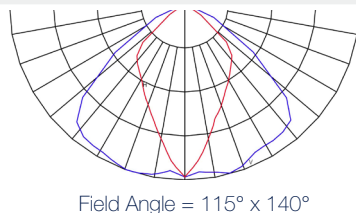

When ordering please refer our website www.dialight.com to view the current versions of all relevant product documentation, including the most up-to-date product data sheets. For the avoidance of doubt, in the event of any discrepancy between the contents of this document and information provided on our website, the information provided on our website shall prevail.