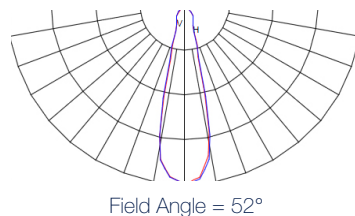

When ordering please refer our website www.dialight.com to view the current versions of all relevant product documentation, including the most up-to-date product data sheets. For the avoidance of doubt, in the event of any discrepancy between the contents of this document and information provided on our website, the information provided on our website shall prevail.