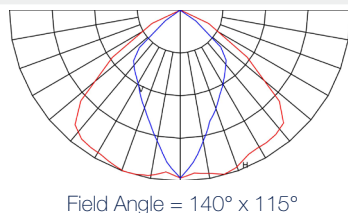

When ordering please refer our website www.dialight.com to view the current versions of all relevant product documentation, including the most up-to-date product data sheets. For the avoidance of doubt, in the event of any discrepancy between the contents of this document and information provided on our website, the information provided on our website shall prevail.