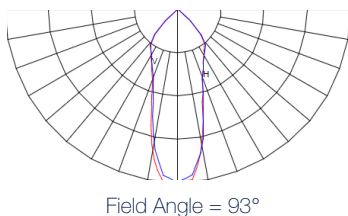

When ordering please refer our website www.dialight.com to view the current versions of all relevant product documentation, including the most up-to-date product data sheets. For the avoidance of doubt, in the event of any discrepancy between the contents of this document and information provided on our website, the information provided on our website shall prevail.