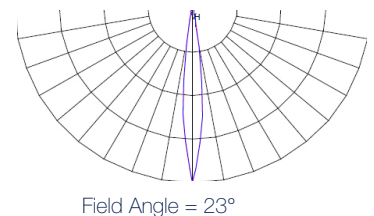

When ordering please refer our website www.dialight.com to view the current versions of all relevant product documentation, including the most up-to-date product data sheets. For the avoidance of doubt, in the event of any discrepancy between the contents of this document and information provided on our website, the information provided on our website shall prevail.