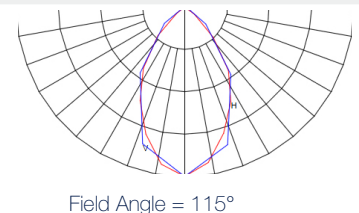

When ordering please refer our website www.dialight.com to view the current versions of all relevant product documentation, including the most up-to-date product data sheets. For the avoidance of doubt, in the event of any discrepancy between the contents of this document and information provided on our website, the information provided on our website shall prevail.