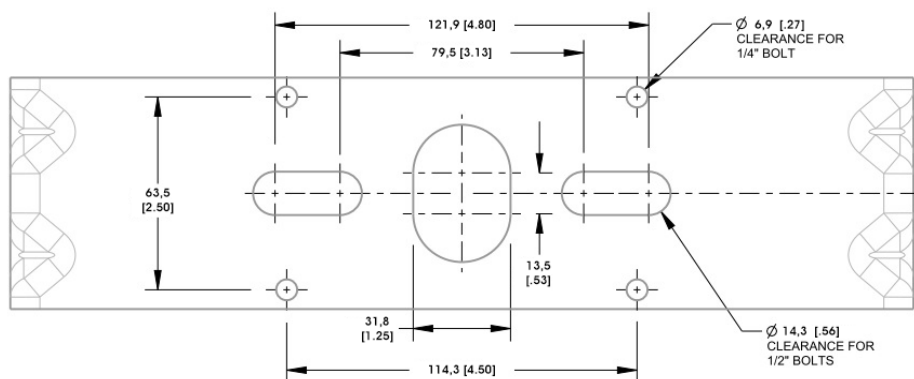

Dimensions

Dimension in mm [inches]

Lumens	Wattage	lm/W	Mounting Heights
15,000	135	111	15m ↓
14,750	135	109	
14,500	140	104	
13,500	140	96	
11,500	106	108	
11,250	106	106	
11,000	106	104	
10,750	106	101	
10,500	106	99	

All values typical unless otherwise stated (tolerance +/- 10%).

Polycarbonate lens available, please consult local Dialight sales office for availability.

HZXSAFECBLS

- Stainless steel safety cable kit

Factory-Installed Mounting Bracket Dimensions

Dimension in mm [inches]

When ordering please refer our website www.dialight.com to view the current versions of all relevant product documentation, including the most up-to-date product data sheets. For the avoidance of doubt, in the event of any discrepancy between the contents of this document and information provided on our website, the information provided on our website shall prevail.