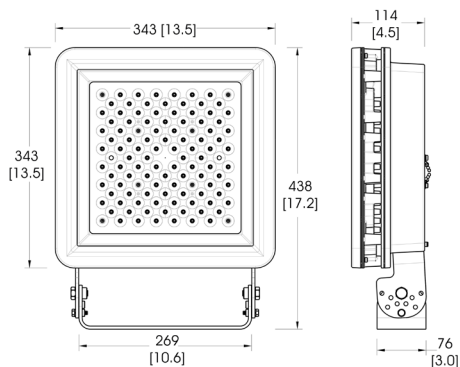

DuroSite® LED Floodlight

Technical Specifications

Ratings and Certifications

- 10 year warranty
- L70 >150,000 hours @ 25°C ambient
- CE
- IP66/67
- IK07 (glass lens), IK10 (polycarbonate lens)

*All features not available on every model. Please refer to product part number pages for model specifics.

Mechanical Information

Fixture weight:	
13,500 - 15,000 lm:	13.6 kg (30 lbs)
10,750 - 11,500 lm:	12.2 kg (27 lbs)
Shipping weight:	
13,500 - 15,000 lm:	15.4 kg (30 lbs)
10,750 - 11,500 lm:	14.1 kg (31 lbs)
EPA (sq.m)	0.05 sq. m (0.55 sq. ft)
Mounting:	304 Stainless steel trunnion mounting bracket included
Cable Entry:	M20 x 2
Terminals:	4mm ² x 3

Specifications

Voltage options:	100-277 VAC, 50/60Hz	Housing:	Die cast aluminium
Operating temp:	-40°C to +65°C	Finish:	Superior dual coat finish - Sealed polyester topcoat - Chemical-resistant epoxy prime
Power factor:	>0.9	Lens:	Tempered glass Polycarbonate
THD:	<20%	CRI:	75
Surge protection:	6kV line-to-line, 6kV line-to-ground	CCT:	5000K (cool white)

Dimensions

Dimension in mm [inches]

Lumens	Wattage	lm/W	Mounting Heights
15,000	135	111	15m ↓
14,750	135	109	
14,500	140	104	
13,500	140	96	
11,500	106	108	
11,250	106	106	
11,000	106	104	
10,750	106	101	
10,500	106	99	