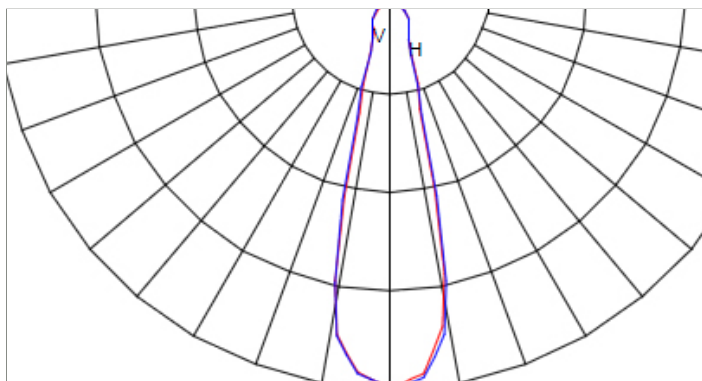

DuroSite® LED Floodlight

Beam Distributions

NEMA 7x6
Field angle=140° x 115°

NEMA 6x7
Field angle= 115° x 140°

NEMA 6
Field angle = 115°

NEMA 5
Field angle = 93°

NEMA 4
Field angle = 52°

NEMA 2
Field angle = 23°