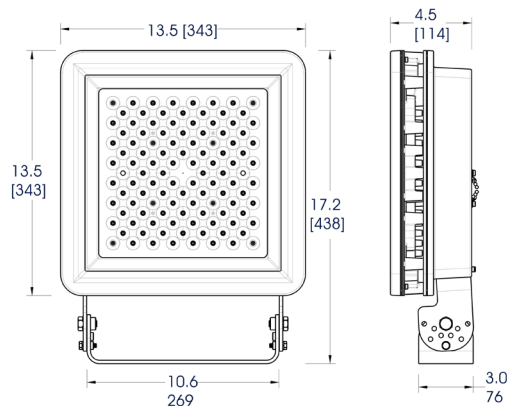

*All features not available on every model. Please refer to product part number pages for model specifics.

Mechanical Information

Fixture weight:	30 lb (13.6 kg)
Shipping weight:	34 lb (15.4 kg)
EPA (Sq.ft):	1.66 sq.ft
Cabling:	304 stainless steel trunnion mounting bracket included
Entry:	(2) 3/4" NPT cable entry

Specifications

Voltage options:	100-277 VAC	Housing:	Copper-free aluminum
	347-480 VAC		Lens:
Operating temp:	-40°F to +149°F (-40°C to +65°C)	CRI:	75
Power factor:	>0.9	CCT:	5000K (cool white) 4000K (neutral white)
THD:	<20%		
Surge protection:	IEC 61000-4-5 6kV line-to-line, 6kV line-to-ground		

Dimensions

Dimensions in inches [mm]

When ordering please refer our website www.dialight.com to view the current versions of all relevant product documentation, including the most up to date product data sheets. For the avoidance of doubt, in the event of any discrepancy between the contents of this document and information provided on our website, the information provided on our website shall prevail.