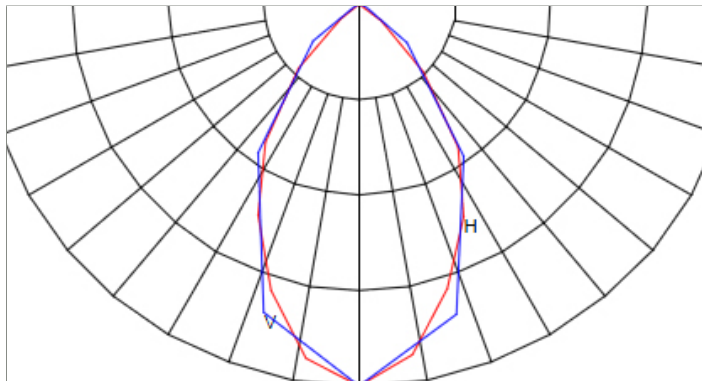

DuroSite® LED Floodlight

Beam Distributions

NEMA 7x6
Field angle=140° x 115°

NEMA 6x7
Field angle= 115° x 140°

NEMA 6
Field angle = 115°

NEMA 5
Field angle = 93°

NEMA 4
Field angle = 52°

NEMA 2
Field angle = 23°