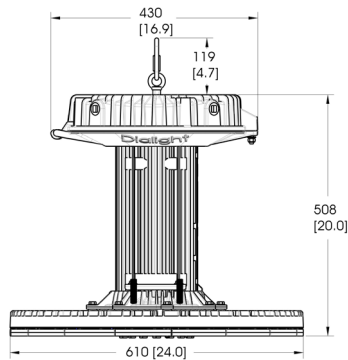

### Mechanical Information

Fixture weight:	26.8 kg (59 lbs)
Shipping weight:	33.1 kg (73 lbs)
*Note: Wire box installed separately from housing	
Mounting:	Hook mount 316 Stainless steel
Cable Entry:	M25 x 4
Terminals:	4mm <sup>2</sup> x 6

### Dimensions

Dimensions in mm [inches]