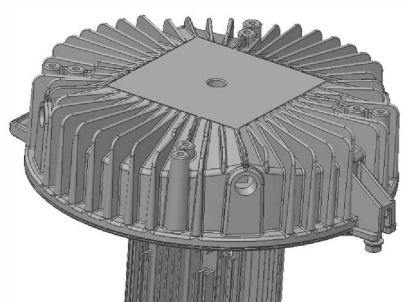

Vigilant® LED High Bay - High Output

Ordering Information & Mounting Accessories

Part Number	Lumens	Wattage	lm/W	Voltage	Colour Temperature (CCT)	Lens	Beam Distribution
Standard Models - 120-277 VAC							
H6EGMC44D-HNNG	60,000	480	125	120-277 VAC	5000K (cool white)	Tempered glass	Medium
H6EGNC44D-HNNG	60,000	480	125	120-277 VAC	5000K (cool white)	Tempered glass	Narrow
H6EGMC4WD-HNNG	45,000	360	125	120-277 VAC	5000K (cool white)	Tempered glass	Medium
H6EGNC4WD-HNNG	45,000	360	125	120-277 VAC	5000K (cool white)	Tempered glass	Narrow

All values typical unless otherwise stated (tolerance +/- 10%).

415 VAC options available, please consult local Dialight sales office for availability.

Acrylic and polycarbonate lens options available on made-to-order basis, please consult local Dialight sales office for availability.

H6XCAB72

- 1.8M stainless steel safety rope

Mounting Options

Wiring Box