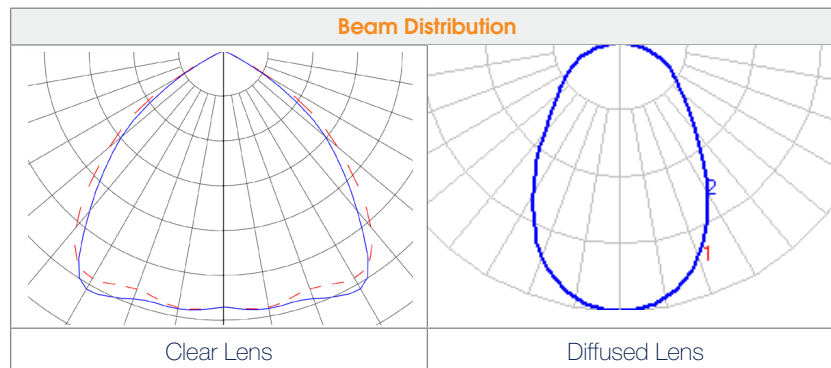

Comparison

	Warranty	L70	T-Rating
Dialight LED Linear	5yr	>125,000	T5
Metal Halide	1	6,000	T2
High Pressure Sodium	1	20,000	T2A
Fluorescent	1	24,000	T3

Lumens Wattage lm/W Mounting Heights

Lumens	Wattage	lm/W	Mounting Heights
7,500	60	125	20'
6,750	60	112	↑ ↓
4,000	32	125	
3,500	32	109	10'

Dimensions

Dimension in inches [mm]

Beam Distribution

When ordering please refer our website www.dialight.com to view the current versions of all relevant product documentation, including the most up to date product data sheets. For the avoidance of doubt, in the event of any discrepancy between the contents of this document and information provided on our website, the information provided on our website shall prevail.