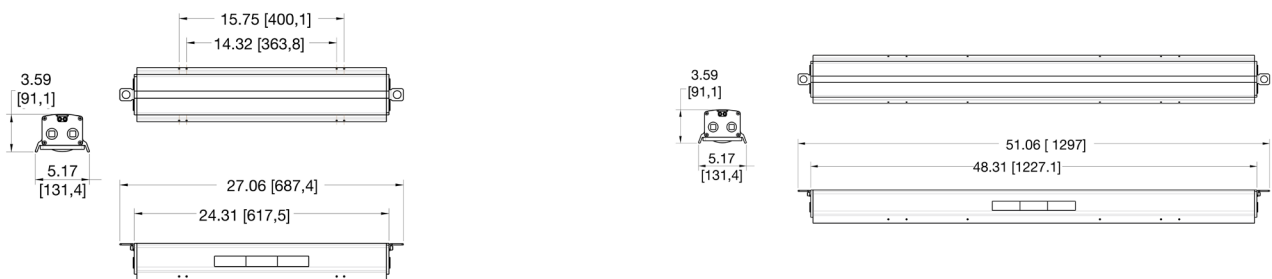

Mechanical Information

Fixture weight:	
4' model:	18 lb (8.2 kg)
2' model:	13 lb (5.9 kg)
Shipping weight:	
4' model:	20 lb (9.1 kg)
2' model:	15 lb (6.8 kg)
Mounting:	
(4) 3/4" NPT openings	
Optional ceiling, flush or swivel mounting bracket	

Specifications

Voltage:	120-277 VAC	Housing:	Extruded 6063 aluminum
Operating temp:	-40°F to +149°F (-40°C to +65°C)	Lens:	Polycarbonate
Power factor:	>0.9	CRI:	80
THD:	<20%	CCT:	5000K (cool white)
Surge protection:	6kV line-to-line, 6kV line-to-ground		4000K (neutral white)

Comparison

	Warranty	L70	T-Rating
Dialight LED Linear	5yr	>125,000	T5
Metal Halide	1	6,000	T2
High Pressure Sodium	1	20,000	T2A
Fluorescent	1	24,000	T3

Lumens Wattage lm/W Mounting Heights

Lumens	Wattage	lm/W	Mounting Heights
7,500	60	125	20'
6,750	60	112	↑ ↓
4,000	32	125	
3,500	32	109	10'

Dimensions

Dimension in inches [mm]

Beam Distribution

When ordering please refer our website www.dialight.com to view the current versions of all relevant product documentation, including the most up to date product data sheets. For the avoidance of doubt, in the event of any discrepancy between the contents of this document and information provided on our website, the information provided on our website shall prevail.