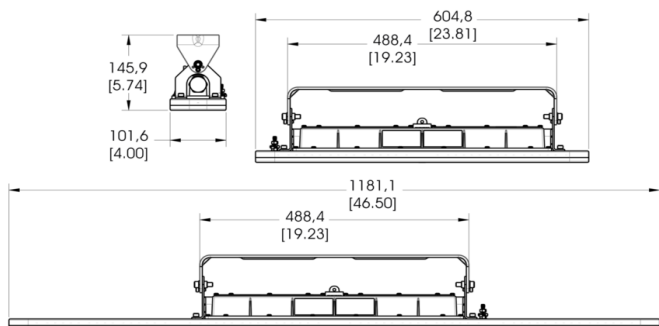

## Linear Dimensions

## Mounting Bracket Dimensions

Dimensions are in mm [inches]

### 605mm with Mounting bracket