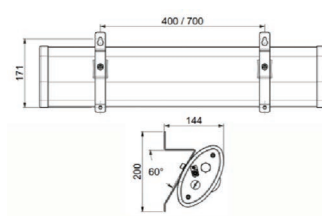

Lumens Wattage lm/W Mounting Heights

5,100	64	81	6m
			↕
2,600	32	81	3m

Standard Model Dimensions

Emergency Model Dimensions

Dimension in mm

Beam Distribution

When ordering please refer our website www.dialight.com to view the current versions of all relevant product documentation, including the most up-to-date product data sheets. For the avoidance of doubt, in the event of any discrepancy between the contents of this document and information provided on our website, the information provided on our website shall prevail.

ELXPCSS54

- 54Ø - 57mm range 316 Marine grade stainless steel pole clamp

ELXWMBSS30

- 30° 316 Marine grade stainless steel wall mount kit

ELXWMBSS60

- 60° 316 Marine grade stainless steel wall mount kit

ELXPCSS47

- 47Ø - 51mm range 316 Marine grade stainless steel pole clamp

ELXPCSS59

- 59Ø - 62mm range 316 Marine grade stainless steel pole clamp

ELXWMBSS45

- 45° 316 Marine Grade stainless steel wall mount kit

ELXWMBSS90

- 90° 316 Marine grade stainless steel wall mount kit

Mounting Options

Wall Mount Bracket 30°

Wall Mount Bracket 45°

Wall Mount Bracket 60°

Wall Mount Bracket 90°

Pole Clamp

Ceiling Mount