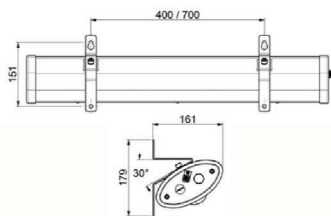

Lumens Wattage lm/W Mounting Heights

5,100	64	81	6m
			↕
2,600	32	81	3m

Standard Model Dimensions

Emergency Model Dimensions

Dimension in mm

Beam Distribution

When ordering please refer our website www.dialight.com to view the current versions of all relevant product documentation, including the most up-to-date product data sheets. For the avoidance of doubt, in the event of any discrepancy between the contents of this document and information provided on our website, the information provided on our website shall prevail.

ELXPCSS54

- 54Ø - 57mm range 316 Marine grade stainless steel pole clamp

ELXWMBSS30

- 30° 316 Marine grade stainless steel wall mount kit

ELXWMBSS60

- 60° 316 Marine grade stainless steel wall mount kit

ELXPCSS47

- 47Ø - 51mm range 316 Marine grade stainless steel pole clamp

ELXPCSS59

- 59Ø - 62mm range 316 Marine grade stainless steel pole clamp

ELXWMBSS45

- 45° 316 Marine Grade stainless steel wall mount kit

ELXWMBSS90

- 90° 316 Marine grade stainless steel wall mount kit

Mounting Options

Wall Mount Bracket 30°

Wall Mount Bracket 45°

Wall Mount Bracket 60°

Wall Mount Bracket 90°

Pole Clamp

Ceiling Mount