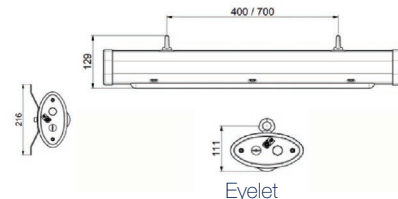

ELXPCSS54

- 54Ø - 57mm range 316 Marine grade stainless steel pole clamp

ELXWMBSS30

- 30° 316 Marine grade stainless steel wall mount kit

ELXWMBSS60

- 60° 316 Marine grade stainless steel wall mount kit

ELXPCSS47

- 47Ø - 51mm range 316 Marine grade stainless steel pole clamp

ELXPCSS59

- 59Ø - 62mm range 316 Marine grade stainless steel pole clamp

ELXWMBSS45

- 45° 316 Marine Grade stainless steel wall mount kit

ELXWMBSS90

- 90° 316 Marine grade stainless steel wall mount kit

Mounting Options

Wall Mount Bracket 30°

Wall Mount Bracket 45°

Wall Mount Bracket 60°

Wall Mount Bracket 90°

Pole Clamp

Ceiling Mount