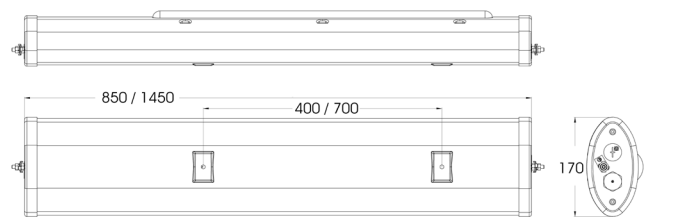

*All features not available on every model. Please refer to product part number pages for model specifics.

Mechanical Information

Fixture weight:	Standard: 1308mm - 11.3 kg (25 lb) 708mm - 6.8 kg (15 lb)
	Emergency: 1308mm - 14.1 kg (31 lb) 708mm - 9.1 kg (20 lb)
Shipping weight:	Standard: 1308mm - 14.1 kg (31 lb) 708mm - 9.1 kg (20 lb)
	Emergency: 1308mm - 17.2 kg (38 lb) 708mm - 11.3 kg (25 lb)
Mounting:	(2) M8 fixing points
Cable Entries:	2 x M25 cable entries at both ends, through wired as standard. Consult factory for other options
Terminals:	0.5-4mm ² via integrated junction box

Lumens Wattage lm/W Mounting Heights

5,100	64	81	6m
			↕
2,600	32	81	3m

Standard Model Dimensions

Emergency Model Dimensions

Dimension in mm

Beam Distribution

When ordering please refer our website www.dialight.com to view the current versions of all relevant product documentation, including the most up-to-date product data sheets. For the avoidance of doubt, in the event of any discrepancy between the contents of this document and information provided on our website, the information provided on our website shall prevail.