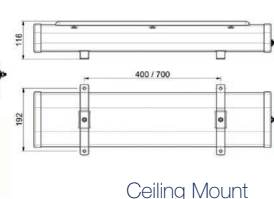

- 47Ø - 51mm range 316 Marine grade stainless steel pole clamp

ELXPCSS59

- 59Ø - 62mm range 316 Marine grade stainless steel pole clamp

ELXWMBSS45

- 45° 316 Marine Grade stainless steel wall mount kit

ELXWMBSS90

- 90° 316 Marine grade stainless steel wall mount kit

Mounting Options

Wall Mount Bracket 30°

Wall Mount Bracket 45°

Wall Mount Bracket 60°

Wall Mount Bracket 90°

Pole Clamp

Ceiling Mount