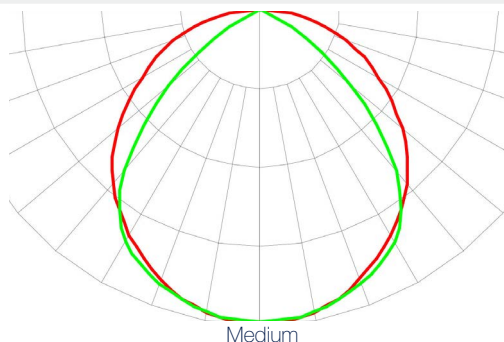

Lumens Wattage lm/W Mounting Heights

5,100	64	81	6m
			↕
2,600	32	81	3m

Standard Model Dimensions

Emergency Model Dimensions

Dimension in mm

Beam Distribution

When ordering please refer our website www.dialight.com to view the current versions of all relevant product documentation, including the most up-to-date product data sheets. For the avoidance of doubt, in the event of any discrepancy between the contents of this document and information provided on our website, the information provided on our website shall prevail.