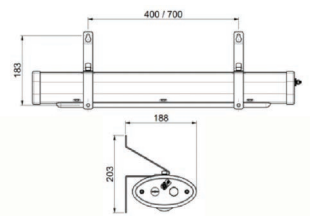

Lumens Wattage lm/W Mounting Heights

5,100	64	81	6m
			↕
2,600	32	81	3m

Standard Model Dimensions

Emergency Model Dimensions

Dimension in mm

Beam Distribution

When ordering please refer our website www.dialight.com to view the current versions of all relevant product documentation, including the most up-to-date product data sheets. For the avoidance of doubt, in the event of any discrepancy between the contents of this document and information provided on our website, the information provided on our website shall prevail.

ELXPCSS54

- 54Ø - 57mm range 316 Marine grade stainless steel pole clamp

ELXWMBSS30

- 30° 316 Marine grade stainless steel wall mount kit

ELXWMBSS60

- 60° 316 Marine grade stainless steel wall mount kit

ELXPCSS47

- 47Ø - 51mm range 316 Marine grade stainless steel pole clamp

ELXPCSS59

- 59Ø - 62mm range 316 Marine grade stainless steel pole clamp

ELXWMBSS45

- 45° 316 Marine Grade stainless steel wall mount kit

ELXWMBSS90

- 90° 316 Marine grade stainless steel wall mount kit

Mounting Options

Wall Mount Bracket 30°

Wall Mount Bracket 45°

Wall Mount Bracket 60°

Wall Mount Bracket 90°

Pole Clamp

Ceiling Mount