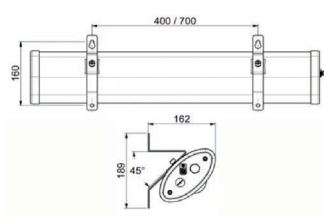

Lumens Wattage lm/W Mounting Heights

5,100	64	81	6m
			↕
2,600	32	81	3m

Standard Model Dimensions

Emergency Model Dimensions

Dimension in mm

Beam Distribution

When ordering please refer our website www.dialight.com to view the current versions of all relevant product documentation, including the most up-to-date product data sheets. For the avoidance of doubt, in the event of any discrepancy between the contents of this document and information provided on our website, the information provided on our website shall prevail.

ELXPCSS54

- 54Ø - 57mm range 316 Marine grade stainless steel pole clamp

ELXWMBSS30

- 30° 316 Marine grade stainless steel wall mount kit

ELXWMBSS60

- 60° 316 Marine grade stainless steel wall mount kit

ELXPCSS47

- 47Ø - 51mm range 316 Marine grade stainless steel pole clamp

ELXPCSS59

- 59Ø - 62mm range 316 Marine grade stainless steel pole clamp

ELXWMBSS45

- 45° 316 Marine Grade stainless steel wall mount kit

ELXWMBSS90

- 90° 316 Marine grade stainless steel wall mount kit

Mounting Options

Wall Mount Bracket 30°

Wall Mount Bracket 45°

Wall Mount Bracket 60°

Wall Mount Bracket 90°

Pole Clamp

Ceiling Mount