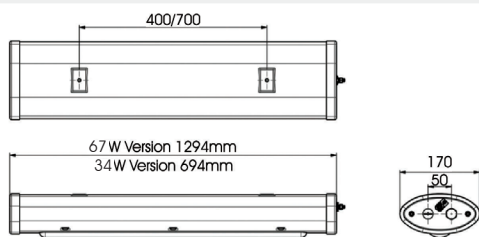

*All features not available on every model. Please refer to product part number pages for model specifics.

Mechanical Information

Fixture weight:	Standard: 1308mm - 11.3 kg (25 lb) 708mm - 6.8 kg (15 lb)
	Emergency: 1308mm - 14.1 kg (31 lb) 708mm - 9.1 kg (20 lb)
Shipping weight:	Standard: 1308mm - 14.1 kg (31 lb) 708mm - 9.1 kg (20 lb)
	Emergency: 1308mm - 17.2 kg (38 lb) 708mm - 11.3 kg (25 lb)
Mounting:	(2) M8 fixing points
Cable Entries:	2 x M25 cable entries at both ends, through wired as standard. Consult factory for other options
Terminals:	0.5-4mm ² via integrated junction box

Lumens Wattage lm/W Mounting Heights

5,100	64	81	6m
			↕
2,600	32	81	3m

Standard Model Dimensions

Emergency Model Dimensions

Dimension in mm

Beam Distribution

When ordering please refer our website www.dialight.com to view the current versions of all relevant product documentation, including the most up-to-date product data sheets. For the avoidance of doubt, in the event of any discrepancy between the contents of this document and information provided on our website, the information provided on our website shall prevail.