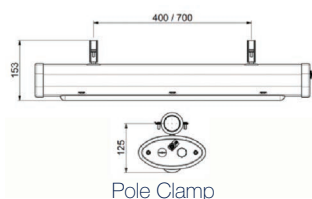

Lumens Wattage lm/W Mounting Heights

5,100	64	81	6m
			↕
2,600	32	81	3m

Standard Model Dimensions

Emergency Model Dimensions

Dimension in mm

Beam Distribution

When ordering please refer our website www.dialight.com to view the current versions of all relevant product documentation, including the most up-to-date product data sheets. For the avoidance of doubt, in the event of any discrepancy between the contents of this document and information provided on our website, the information provided on our website shall prevail.

ELXPCSS54

- 54Ø - 57mm range 316 Marine grade stainless steel pole clamp

ELXWMBSS30

- 30° 316 Marine grade stainless steel wall mount kit

ELXWMBSS60

- 60° 316 Marine grade stainless steel wall mount kit

ELXPCSS47

- 47Ø - 51mm range 316 Marine grade stainless steel pole clamp

ELXPCSS59

- 59Ø - 62mm range 316 Marine grade stainless steel pole clamp

ELXWMBSS45

- 45° 316 Marine Grade stainless steel wall mount kit

ELXWMBSS90

- 90° 316 Marine grade stainless steel wall mount kit

Mounting Options

Wall Mount Bracket 30°

Wall Mount Bracket 45°

Wall Mount Bracket 60°

Wall Mount Bracket 90°

Pole Clamp

Ceiling Mount