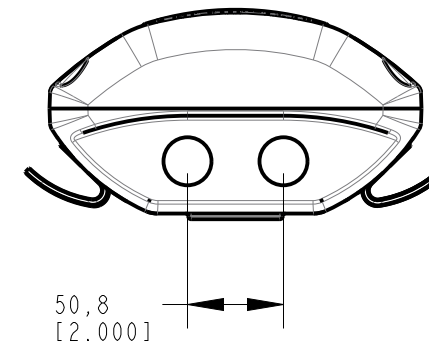

SCALE 0.125

THIS DRAWING AND THE CONTENTS HEREIN ARE CONFIDENTIAL AND THE SOLE PROPERTY OF DIALIGHT CORP. REPRODUCTION OF THIS DRAWING OR CONSTRUCTION OF ANY PARTS WITHIN THIS DRAWING ARE FORBIDDEN WITHOUT THE WRITTEN CONSENT OF DIALIGHT CORP.

DIALIGHT CORP INTERNAL REFERENCE ONLY = 3D MODEL : P2.SOLID-A.2

SCALE: 0.250	DRAWING NUMBER	REV
ALL DIM's: INCH (mm)	P2xxxxxxxxxxN	01
TOLERANCES: UNLESS OTHERWISE SPECIFIED	TITLE GRP LED LINEAR, WIRELESS	
FRACTIONS: ±1/64	MATERIAL	
DECIMALS (.XX): ±.01	Dialight	
DECIMALS (.XXX): ±.005	1501 ROUTE 34 SOUTH FARMINGDALE, NJ 07727 (732) 919-3119 www.dialight.com	
DECIMALS (.XXXX): ±.0005	FSCM 83330	
ANGLES: ±1°	SHEET 1 OF 1 FAMILY TABLE:	
FINISH		