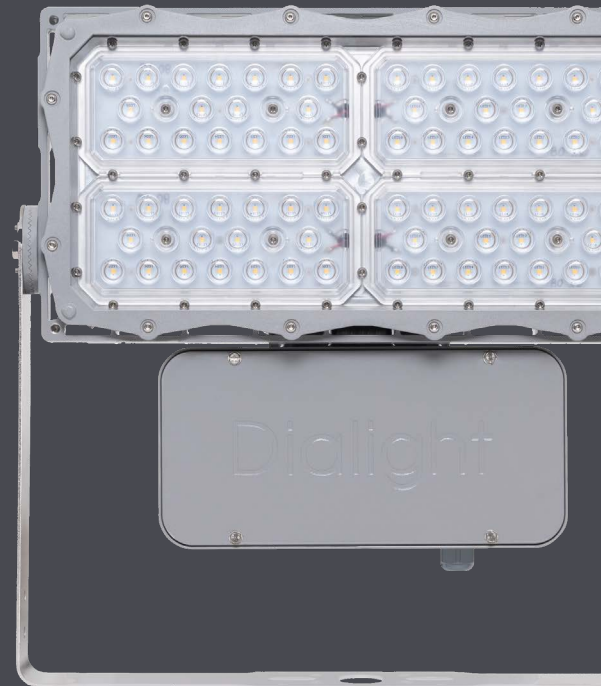

INTRODUCING THE NEW **PROSITE LED FLOODLIGHT**

The new ProSite series is currently available in 12,000 – 65,000 lumen models, reaching up to 165 LPW, for mounting heights of up to 100 feet, providing superior visibility to worksites with crisp, near daylight illumination to keep their operations safe and secure.

Up to 165 lm/W

Up to 65,000 lumens

Mounting heights up to 100 feet

0-10V dimming

DLC/DLC Premium on selected models

316 Stainless Steel mounting hardware

Operating temperature range -40°F to +149°F (-40°C to +65°C) on most models

10 Year Warranty

Chip Scale LEDs

Unique Optical Patterns

Easy Installation